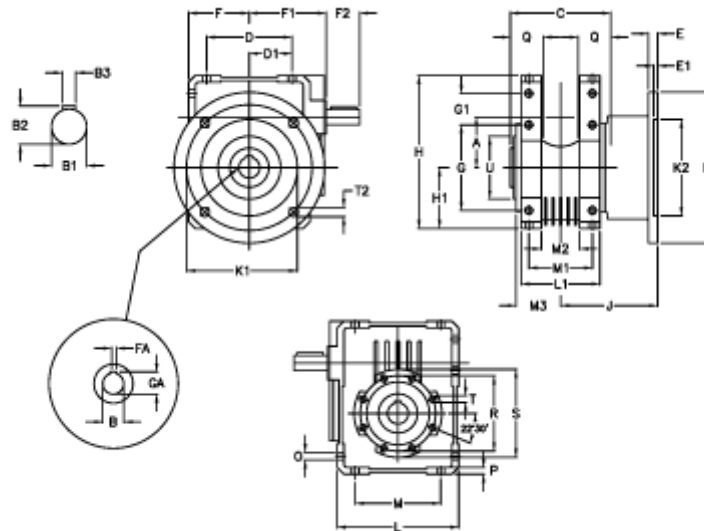

Article number: 3922086064400

Description: Worm gear with solid input shaft
W 86UF1-64-HS unassembled

Measures

A = 86.90	Description = W86UF-xx-P71 B5	G1 = 45.5	L = 200	Q = 45
B = 35	E = 15	GA = 38.3	L1 = 125	R = 130
B1 = 25	E1 = 6	H = 245.5	M = 144	S = 150
B2 = 28.0	F = 100.0	H1 = 100.0	M1 = 101	T = M10x18
B3 = 8	F1 = 142.5	J = 151.0	M2 = 57	T2 = 12.5
C = 140	F2 = 50	K = 210	M3 = 64.5	U = 110
D = 144.0	FA = 10	K1 = 176	O = 11.5	
D1 = 72.0	G = 144	K2 = 152	P = 11	